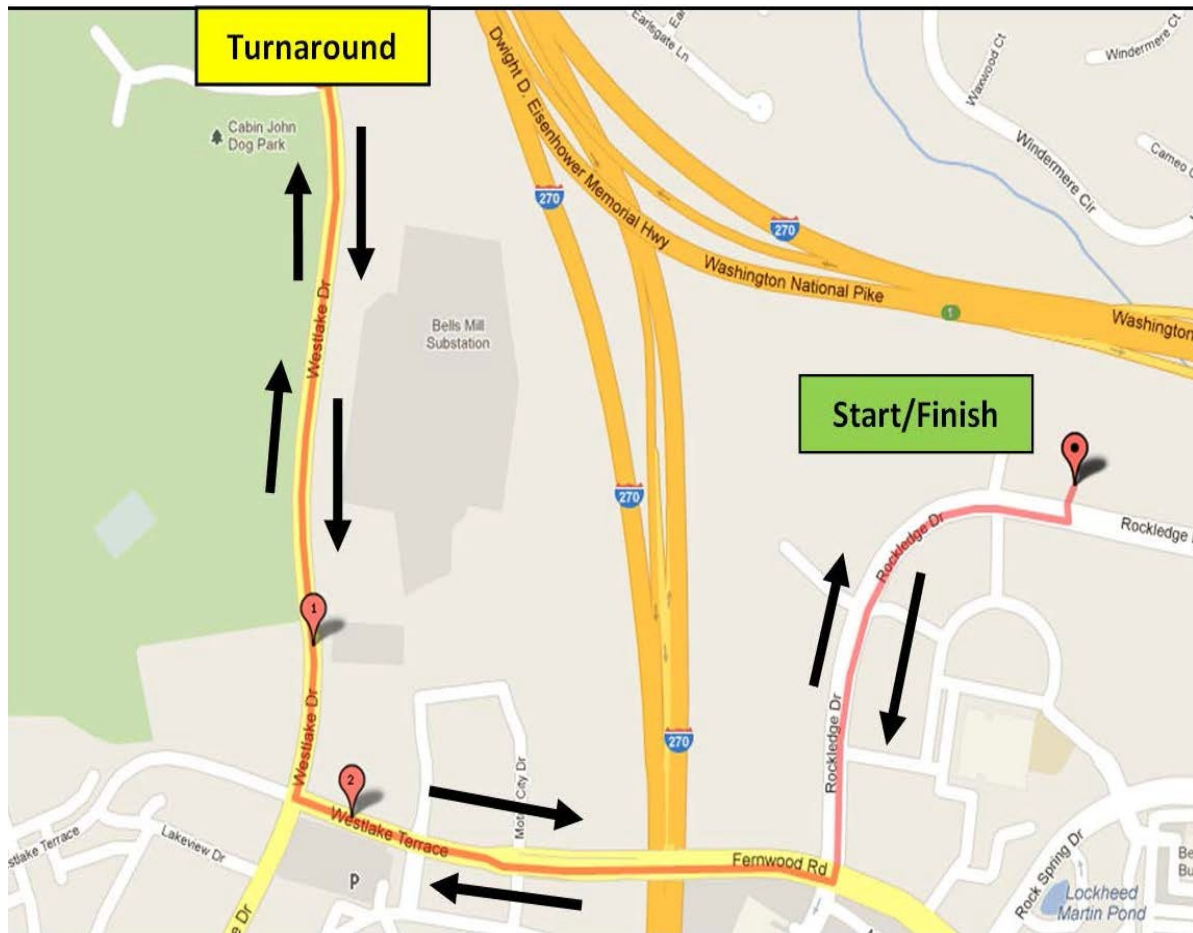

Rockledge Walking Map approximately 2.8 miles

- Begin at Rockledge I/II
- Turn Right on Rockledge Drive
- Turn Right on Fernwood Road
- Fernwood Road becomes Westlake Terrace
- Turn Right on Westlake Drive
- Continue North on Westlake Drive until turnaround
- Turnaround at top of hill leading down to Tuckerman Lane
- Return on Westlake Drive to Westlake Terrace
- Follow Westlake Terrace to Fernwood Road
- Turn Right on Rockledge Drive
- Follow to return to Rockledge I/II