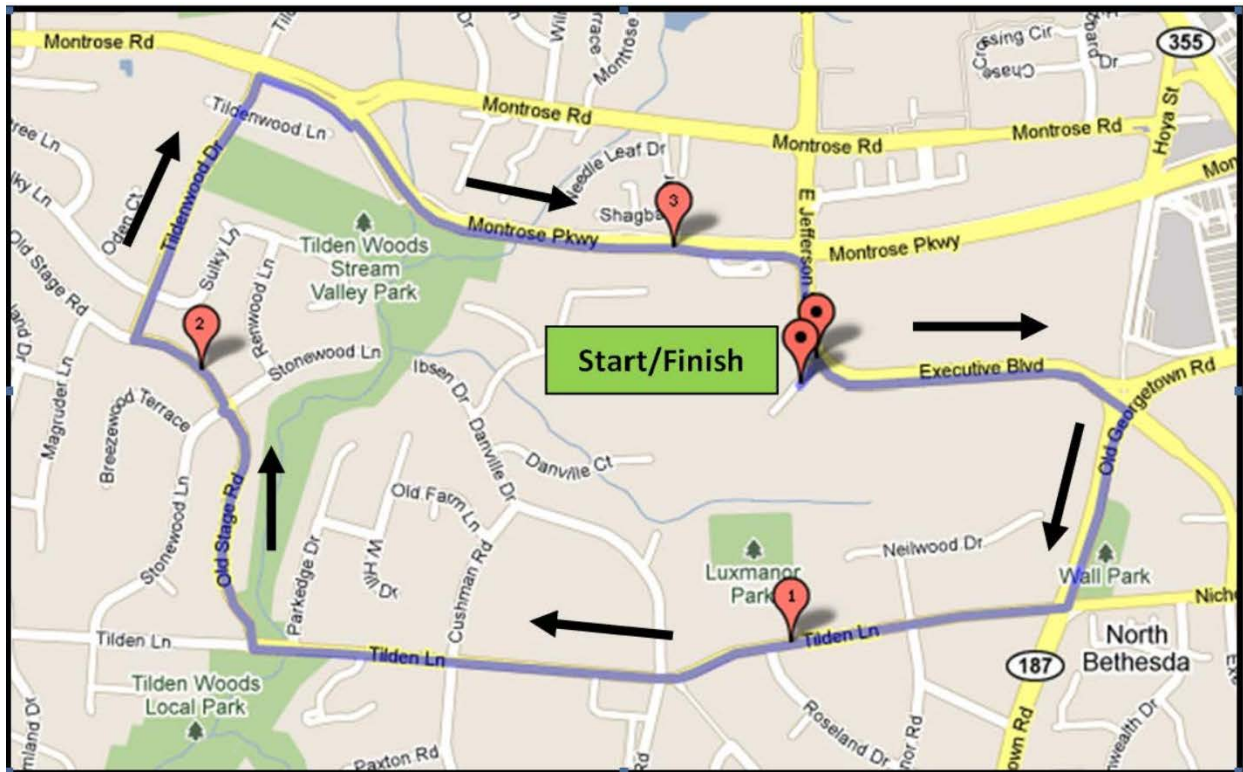

## Executive Plaza Walking Map approximately 3.2 miles

- Begin at 6001 Executive Plaza NSC
- Right on Old Georgetown Road
- Right on Tilden Lane
- Right on Old Stage Road
- Right on Tildenwood Drive
- Right on Montrose Parkway
- Right on Executive Boulevard to return to Executive Plaza