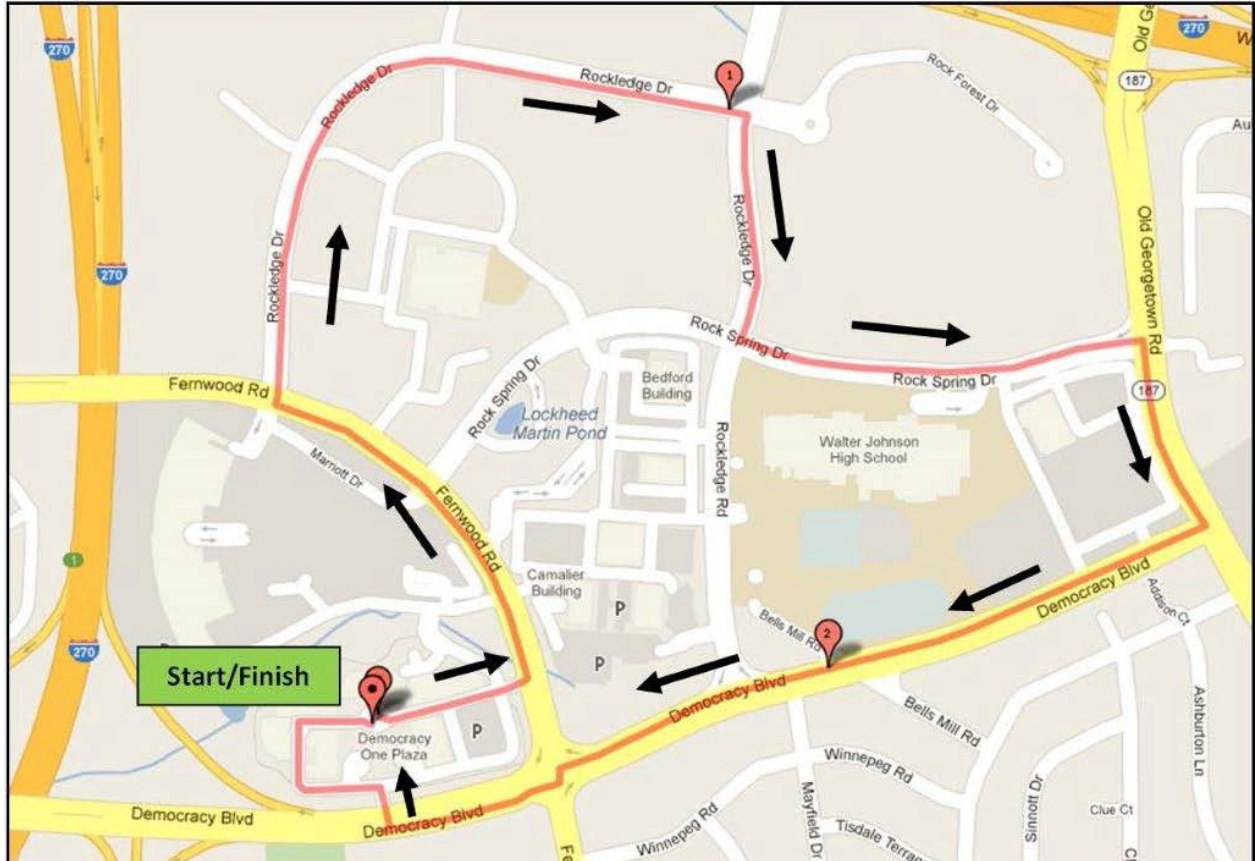

Democracy Plaza Walking Map approximately 2.6 miles

Begin at Democracy Plaza
Walk East toward Fernwood Road
Turn Left on Fernwood Road
Turn Right on Rockledge Drive
Turn Right to continue on Rockledge Drive
Turn Left on Rock Spring Drive
Turn Right on Old Georgetown Road
Turn Right on Democracy Blvd
Cross Fernwood Road to return to Democracy Plaza