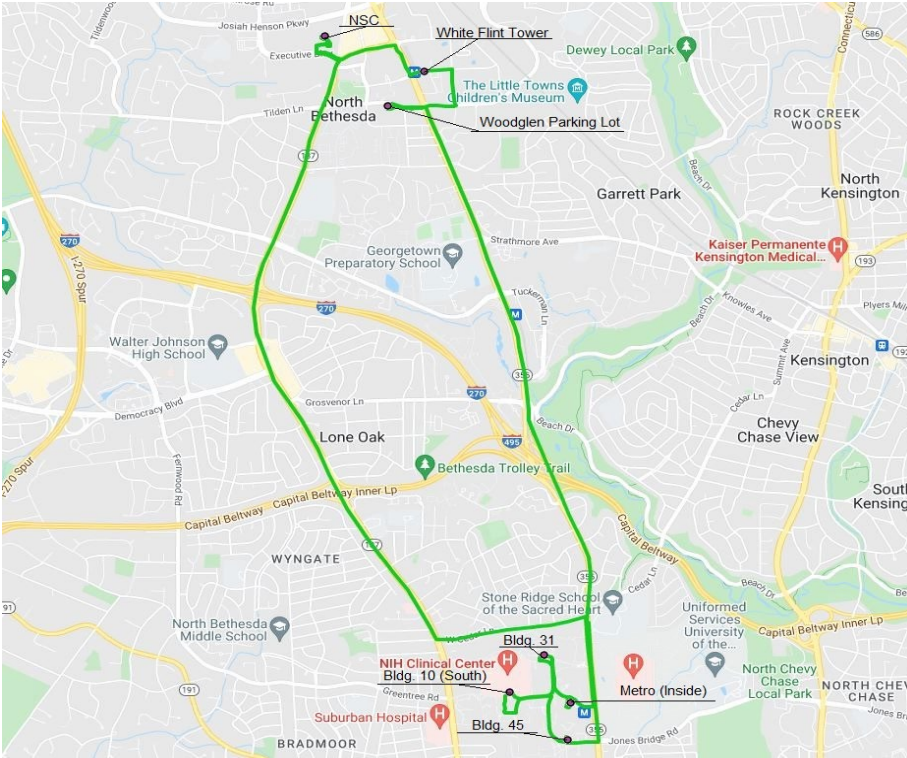

Woodglen (Yellow Line)

Effective August 2022 (For Government Use Only)

Metro (Inside)	Bldg. 10 (South)	Bldg. 31A	Bldg.45	Woodglen Lot	White Flint Tower	NSC
5:30 AM	5:33 AM	5:36 AM	5:39 AM	5:53 AM	5:59 AM	6:05 AM
5:45 AM	5:48 AM	5:51 AM	5:54 AM	6:08 AM	6:14 AM	6:20 AM
6:19 AM	6:22 AM	6:25 AM	6:28 AM	6:42 AM	6:48 AM	6:54 AM
6:34 AM	6:37 AM	6:40 AM	6:43 AM	6:57 AM	7:03 AM	7:09 AM
7:08 AM	7:11 AM	7:14 AM	7:17 AM	7:31 AM	7:37 AM	7:43 AM
7:23 AM	7:26 AM	7:29 AM	7:32 AM	7:46 AM	7:52 AM	7:58 AM
7:57 AM	8:00 AM	8:03 AM	8:06 AM	8:20 AM	8:26 AM	8:32 AM
8:12 AM	8:15 AM	8:18 AM	8:21 AM	8:35 AM	8:41 AM	8:47 AM
8:46 AM	8:49 AM	8:52 AM	8:55 AM	9:09 AM	9:15 AM	9:21 AM
9:01 AM	9:04 AM	9:07 AM	9:10 AM	9:24 AM	9:30 AM	9:36 AM
9:35 AM	9:38 AM	9:41 AM	9:44 AM	9:58 AM	10:04 AM	10:10 AM
9:50 AM	9:53 AM	9:56 AM	9:59 AM	10:13 AM	10:19 AM	10:25 AM
10:24 AM	10:27 AM	10:30 AM	10:33 AM			
10:39 AM	10:42 AM	10:45 AM	10:48 AM			

Drop Only Service Ends

AM Service

Metro (Inside)	Bldg. 10 (South)	Bldg. 31A	Bldg.45	NSC	White Flint Tower	Woodglen Lot
3:30 PM	3:33 PM	3:36 PM	3:39 PM	3:59 PM	4:06 PM	4:12 PM
4:10 PM	4:13 PM	4:16 PM	4:19 PM	4:39 PM	4:46 PM	4:52 PM
4:32 PM	4:35 PM	4:38 PM	4:41 PM	5:01 PM	5:08 PM	5:14 PM
5:12 PM	5:15 PM	5:18 PM	5:21 PM	5:41 PM	5:48 PM	5:54 PM
5:34 PM	5:37 PM	5:40 PM	5:43 PM	6:03 PM	6:10 PM	6:16 PM
6:14 PM	6:17 PM	6:20 PM	6:23 PM	6:43 PM	6:50 PM	6:56 PM
6:36 PM	6:39 PM	6:42 PM	6:45 PM			
7:16 PM	7:19 PM	7:22 PM	7:25 PM			

Drop Only Service Ends

PM Service

AM SHUTTLE SERVICE ROUTE

PM SHUTTLE SERVICE ROUTE