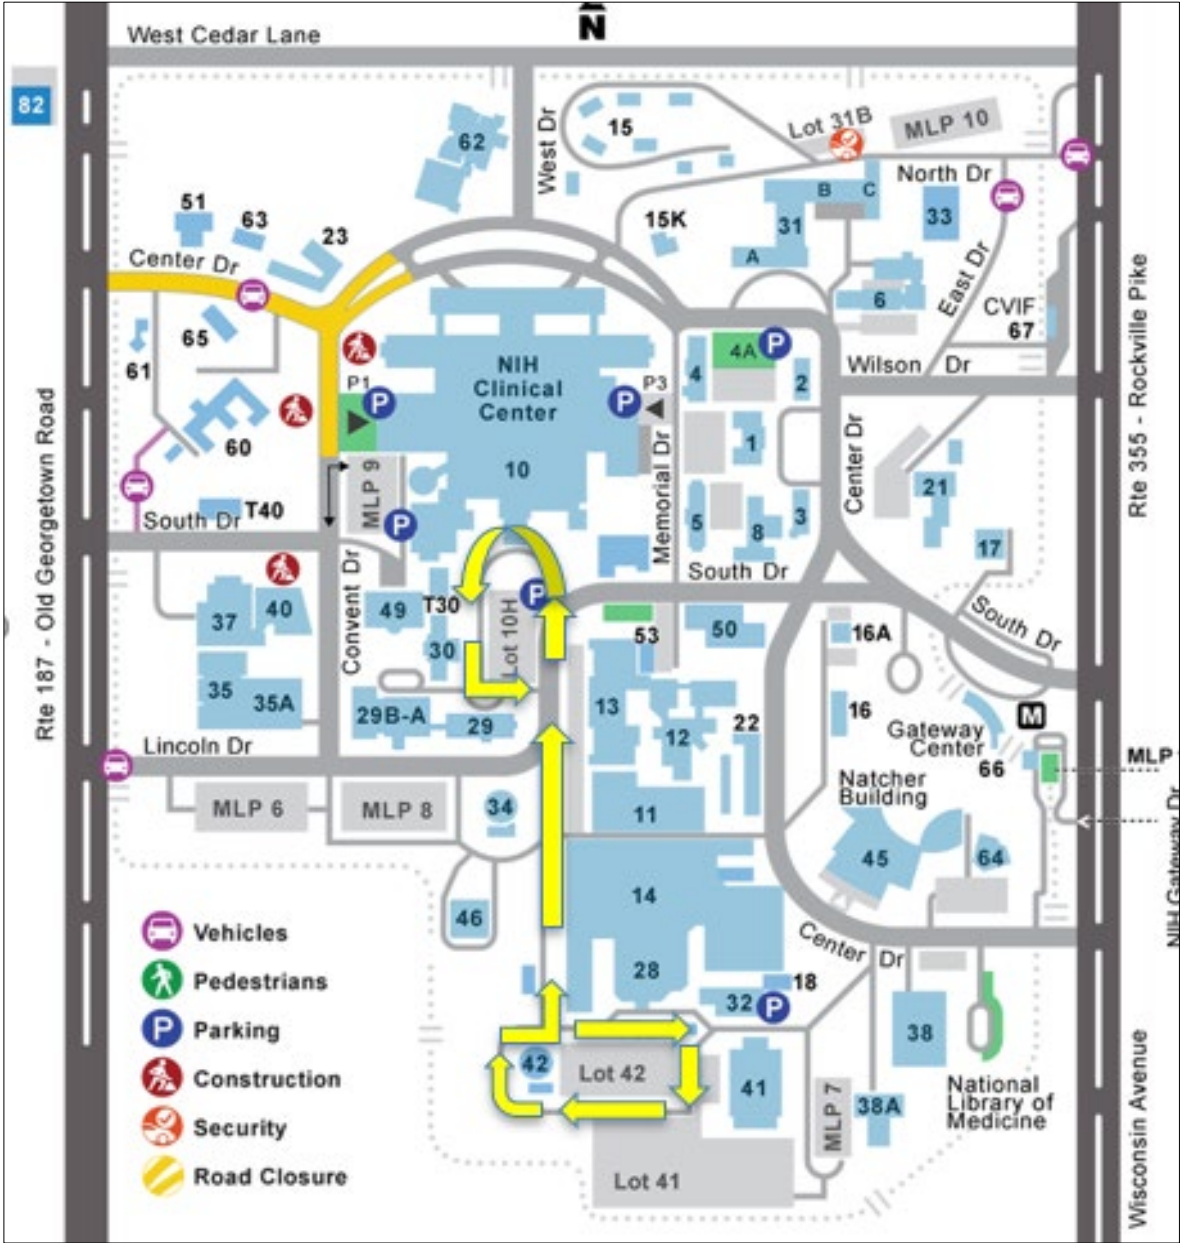

BLDG 10 Express Route

Effective February 2022 (For Government Use Only)

Shuttle Operates Monday - Friday

Lot 42	Lot 41	BLDG 10 South
6:30 AM	6:33 AM	6:38 AM
6:42 AM	6:45 AM	6:50 AM
6:54 AM	6:57 AM	7:02 AM
7:06 AM	7:09 AM	7:14 AM
7:18 AM	7:21 AM	7:26 AM
7:30 AM	7:33 AM	7:38 AM
7:42 AM	7:45 AM	7:50 AM
7:54 AM	7:57 AM	8:02 AM
8:06 AM	8:09 AM	8:14 AM
8:18 AM	8:21 AM	8:26 AM
8:30 AM	8:33 AM	8:38 AM
8:42 AM	8:45 AM	8:50 AM
8:54 AM	8:57 AM	9:02 AM
9:06 AM	9:09 AM	9:14 AM
9:18 AM	9:21 AM	9:26 AM
9:30 AM	9:33 AM	9:38 AM
9:42 AM	9:45 AM	9:50 AM
9:54 AM	9:57 AM	

AM Service

Lot 42	Lot 41	BLDG 10 South
4:30 PM	4:33 PM	4:36 PM
4:41 PM	4:44 PM	4:47 PM
4:52 PM	4:55 PM	4:58 PM
5:03 PM	5:06 PM	5:09 PM
5:14 PM	5:17 PM	5:20 PM
5:25 PM	5:28 PM	5:31 PM
5:36 PM	5:39 PM	5:42 PM
5:47 PM	5:50 PM	5:53 PM
5:58 PM	6:01 PM	6:04 PM
6:09 PM	6:12 PM	6:15 PM
6:20 PM	6:23 PM	6:26 PM
6:31 PM	6:34 PM	6:37 PM
6:42 PM	6:45 PM	6:48 PM
6:53 PM	6:56 PM	6:59 PM
7:04 PM	7:07 PM	7:10 PM
7:15 PM	7:18 PM	7:21 PM
7:26 PM	7:29 PM	7:32 PM

PM Service

NOTE: The scheduled times posted represent ideal situations (limited traffic, etc.) and shuttle routes and schedules may be impacted without prior notice due to unforeseen events – including but not limited to major traffic delays, construction, accidents, weather, etc. Check the “real-time arrival” status of shuttles at <http://wttsshuttle.com>.